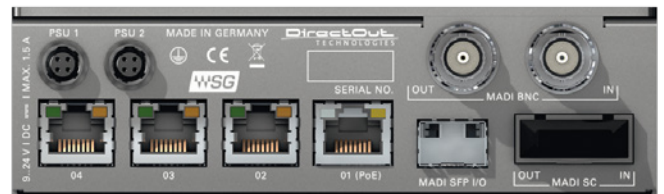

- optical SC (single-mode or multi-mode)
- coaxial (BNC)
- SFP

The Small Form Factor Pluggable cage can be fitted with any SFP module suitable for the particular application.

TECHNICAL DETAILS

MADI Ports (I/O):	1 x SC-Socket multi/single-mode 1 x coaxial BNC, 75 Ω * 1 x SFP (empty cage without module) **
Network:	3 x RJ45 (1 Gbit/s) 1 x RJ45 (1 Gbit/s, PoE)
Sample Rates:	44.1, 48, 88.2, 96 kHz (+/- 12,5%)
MADI Formats (I/O):	48k Frame, 96k Frame, 56/57/64 channel, S/MUX
Network-Layer:	2
Number of Channels (I/O):	128 (@1 FS), 64 (@2 FS)
Network Standards:	SoundGrid
Power Supply:	2 x Hirose DC input (7- 24 V) 1 x RJ45, Power over Ethernet
Dimensions:	Width 140 mm Height 42 mm Depth 140 mm
Weight:	about 0.8 kg

* BNC input is switchable to word clock input

** optional accessory: SFP modules (LC single-mode or multi-mode)

Remote control

EXBOX.SG is managed by a SoundGrid device control panel (SoundGrid version 12 and higher) and globcon control.

Built-in Switch

Four network ports can be used to connect directly to redundant recording systems and plugin servers without the need of an additional switch.

Safe operation

The device can be powered by up to two external power-supplies with lockable plugs as well as PoE (Power over Ethernet).

Rack-Ready

Each EXBOX can be mounted into a standard 19"-rack by using the optional kit BOXMOUNT.XL. Up to three devices may fit side-by-side within 1 RU.

Remote Methods: