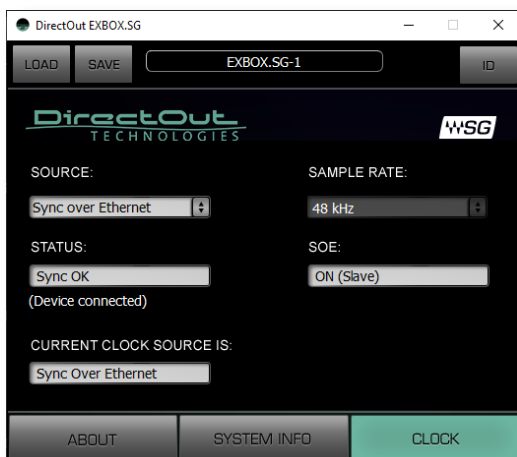

- optical SC (single-mode or multi-mode)
- coaxial (BNC)
- SFP

The Small Form Factor Pluggable cage can be fitted with any SFP module suitable for the particular application.

TECHNICAL DETAILS

MADI Ports (I/O):	1 x SC-Socket multi/single-mode 1 x coaxial BNC, 75 Ω * 1 x SFP (empty cage without module) **
Network:	3 x RJ45 (1 Gbit/s) 1 x RJ45 (1 Gbit/s, PoE)
Sample Rates:	44.1, 48, 88.2, 96 kHz (+/- 12,5%)
MADI Formats (I/O):	48k Frame, 96k Frame, 56/57/64 channel, S/MUX
Network-Layer:	2
Number of Channels (I/O):	128 (@1 FS), 64 (@2 FS)
Network Standards:	SoundGrid
Power Supply:	2 x Hirose DC input (7- 24 V) 1 x RJ45, Power over Ethernet
Dimensions:	Width 140 mm Height 42 mm Depth 140 mm
Weight:	about 0.8 kg

* BNC input is switchable to word clock input

** optional accessory: SFP modules (LC single-mode or multi-mode)

Remote control

EXBOX.SG is managed by a SoundGrid device control panel (SoundGrid version 12 and higher) and globcon control.